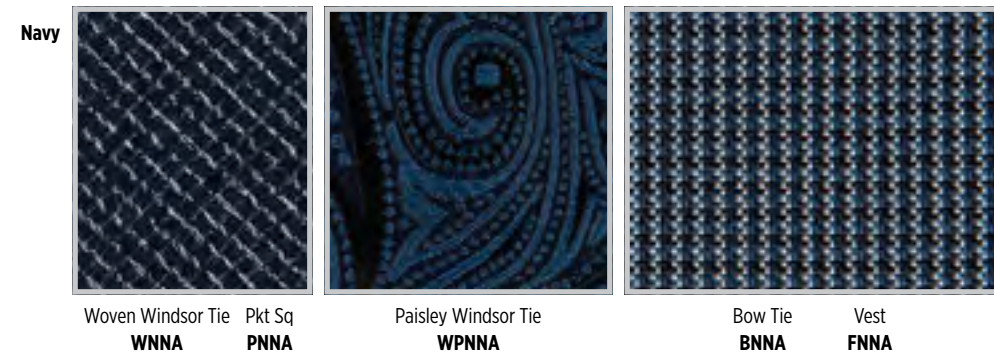

TURN THE PAGE to view
Foundation Vest Colors
and Swatches!

Paisley Windsor Tie

Bow Tie

Woven Windsor Tie

SG
stephengeoffrey
HERRINGBONE
Fullback Vests, Ties
& Pocket Squares

Each Herringbone Vest features a coordinating colored back!

TURN THE PAGE to view Herringbone Vest Colors and Swatches!

Solid Windsor Tie

Striped Windsor Tie

Bow Tie

Black					
	Solid Windsor Tie WKBL	Pkt Sq PSBL	Striped Windsor Tie WRBL	Bow Tie BRBL	Vest HRBL
Charcoal					
	Solid Windsor Tie WKCA	Pkt Sq PKCA	Striped Windsor Tie WRCA	Bow Tie BRCA	Vest HRCA
Platinum					
	Solid Windsor Tie WKPT	Pkt Sq PKPT	Striped Windsor Tie WRPT	Bow Tie BRPT	Vest HRPT