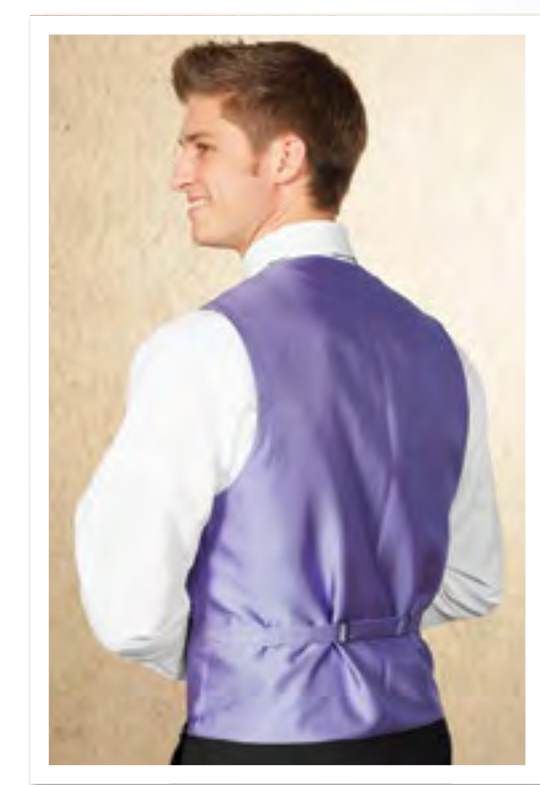

TURN THE PAGE to view
Foundation Vest Colors
and Swatches!

Paisley Windsor Tie

Bow Tie

Woven Windsor Tie

SG
stephengeoffrey
HERRINGBONE
Fullback Vests, Ties
& Pocket Squares

Each Herringbone Vest features a coordinating colored back!