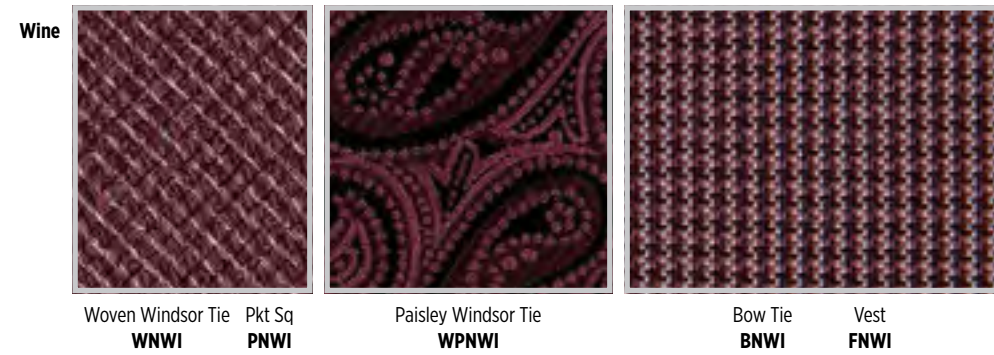

TURN THE PAGE to view
Foundation Vest Colors
and Swatches!

Paisley Windsor Tie

Bow Tie

Woven Windsor Tie

SG
stephengeoffrey
HERRINGBONE
Fullback Vests, Ties
& Pocket Squares

Each Herringbone Vest features a coordinating colored back!

TURN THE PAGE to view Herringbone Vest Colors and Swatches!

Solid Windsor Tie

Striped Windsor Tie

Bow Tie

Black					
	Solid Windsor Tie WKBL	Pkt Sq PSBL	Striped Windsor Tie WRBL	Bow Tie BRBL	Vest HRBL
Charcoal					
	Solid Windsor Tie WKCA	Pkt Sq PKCA	Striped Windsor Tie WRCA	Bow Tie BRCA	Vest HRCA
Platinum					
	Solid Windsor Tie WKPT	Pkt Sq PKPT	Striped Windsor Tie WRPT	Bow Tie BRPT	Vest HRPT