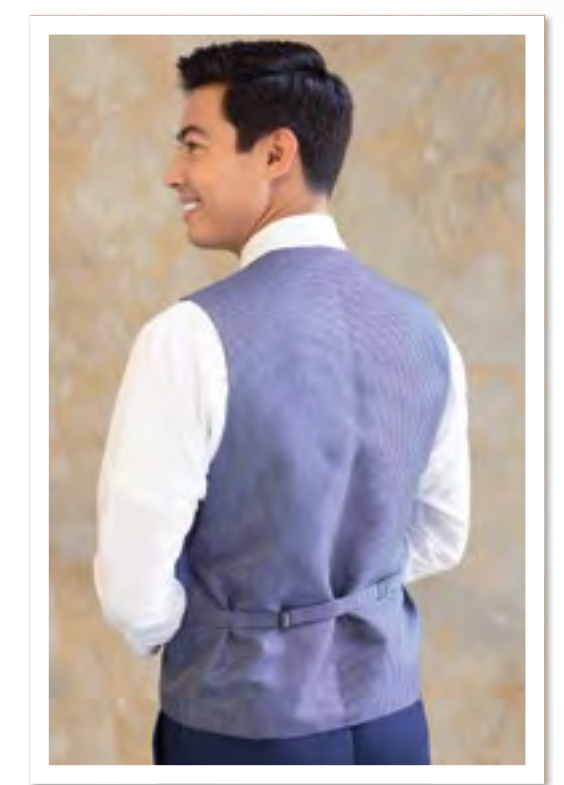

Coat Style Shown: 262

MICHAEL KORS FOUNDATION

Fullback Vests, Ties
& Pocket Squares

Each Foundation Vest features
a coordinating colored back!

	BOYS' BACKLESS VEST			MEN'S FULLBACK VEST												MEN'S BACKLESS VEST	
	Small	Medium	Large	Regular Sizes						Long Sizes - 6' 2" and over							
Coat Size Range	3 - 6	7 - 12	14 - 16	X-Small	Small	Medium	Large	X-Large	2X-Large	3X-Large	Small	Medium	Large	X-Large	2X-Large	3X-Large	Fit All
Vest Size Code	BS	BM	BL	RXS	RS	RM	RL	RX	RZ	R3	LS	LM	LL	LX	L2	L3	5XA