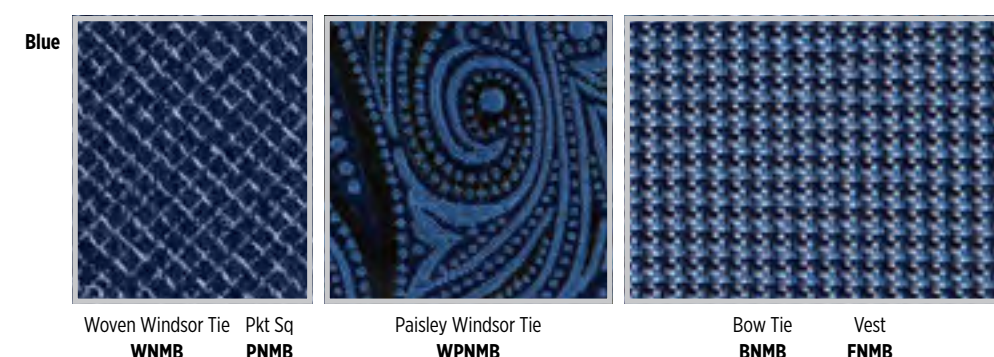

TURN THE PAGE to view
Foundation Vest Colors
and Swatches!

Paisley Windsor Tie

Bow Tie

Woven Windsor Tie

SG
stephengeoffrey
HERRINGBONE
Fullback Vests, Ties
& Pocket Squares

Each Herringbone Vest features a coordinating colored back!

TURN THE PAGE to view Herringbone Vest Colors and Swatches!

Solid Windsor Tie

Striped Windsor Tie

Bow Tie

Black					
	Solid Windsor Tie WKBL	Pkt Sq PSBL	Striped Windsor Tie WRBL	Bow Tie BRBL	Vest HRBL
Charcoal					
	Solid Windsor Tie WKCA	Pkt Sq PKCA	Striped Windsor Tie WRCA	Bow Tie BRCA	Vest HRCA
Platinum					
	Solid Windsor Tie WKPT	Pkt Sq PKPT	Striped Windsor Tie WRPT	Bow Tie BRPT	Vest HRPT