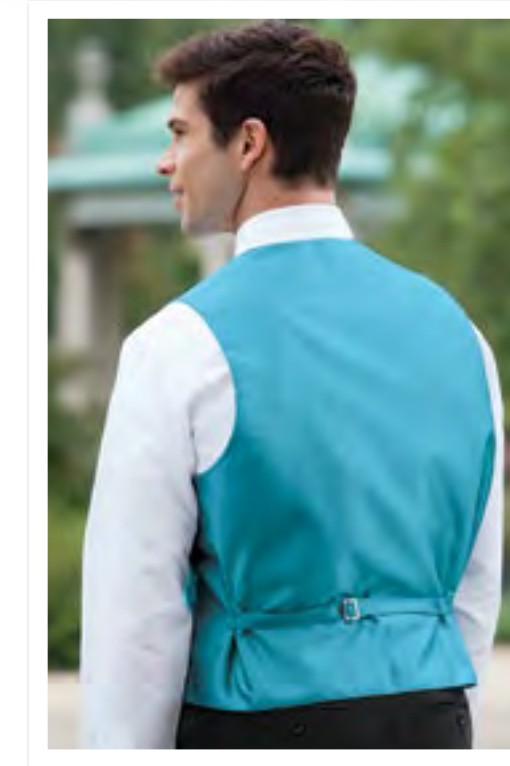

EXPRESSIONS

Fullback Vests, Ties & Pocket Squares

TURN THE PAGE to view Expressions Vest Colors and Swatches!

Each Expressions Vest features a coordinating colored back!

Color	Solid Windsor Tie	Pkt Sq	Striped Windsor Tie	Bow Tie	Vest
Black	WWBL	PWBL	WXBL	BXBL	EXBL
Charcoal	WWCA	PWCA	WXCA	BXCA	EXCA
Silver	WWSI	PWSI	WXSJ	BXSJ	EXSJ

BOYS' BACKLESS VEST			MEN'S FULLBACK VEST												MEN'S BACKLESS VEST		
			Regular Sizes						Long Sizes - 6' 2" and over						FR All		
Small	Medium	Large	X-Small	Small	Medium	Large	X-Large	2X-Large	3X-Large	Small	Medium	Large	X-Large	2X-Large	3X-Large	FR All	
Coat Size Range	3 - 6	7 - 12	14 - 16	18B - 35	36 - 38	39 - 42	43 - 45	46 - 48	50 - 54	56 - 58	36-38	39 - 42	43 - 45	46 - 48	50 - 54	56 - 58	60 - 70
Vest Size Code	BS	BM	BL	RXS	RS	RM	RL	RX	R2	R3	LS	LM	LL	LX	L2	L3	SXA