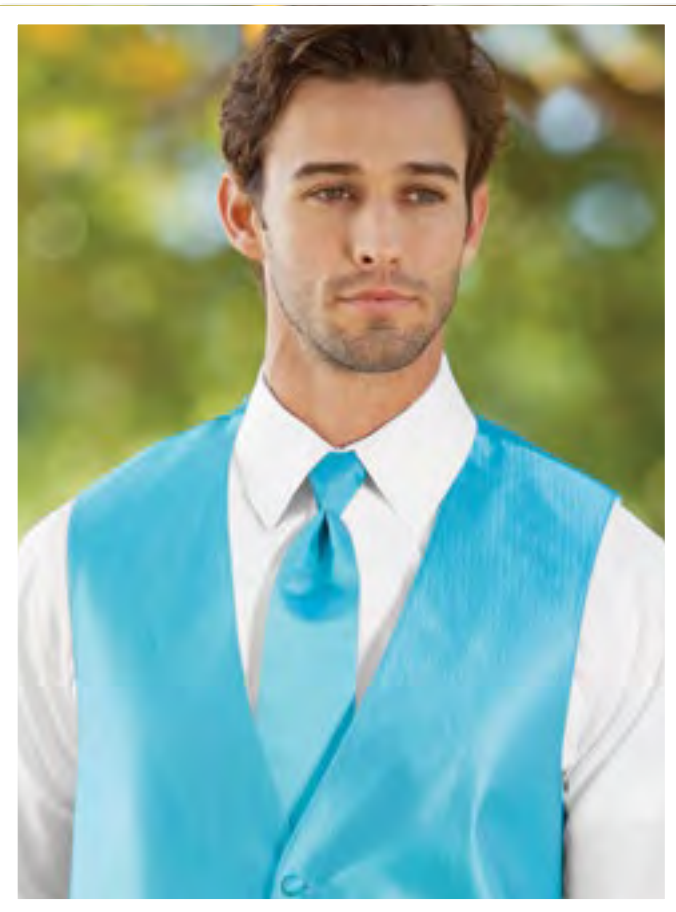

Solid Windsor Tie