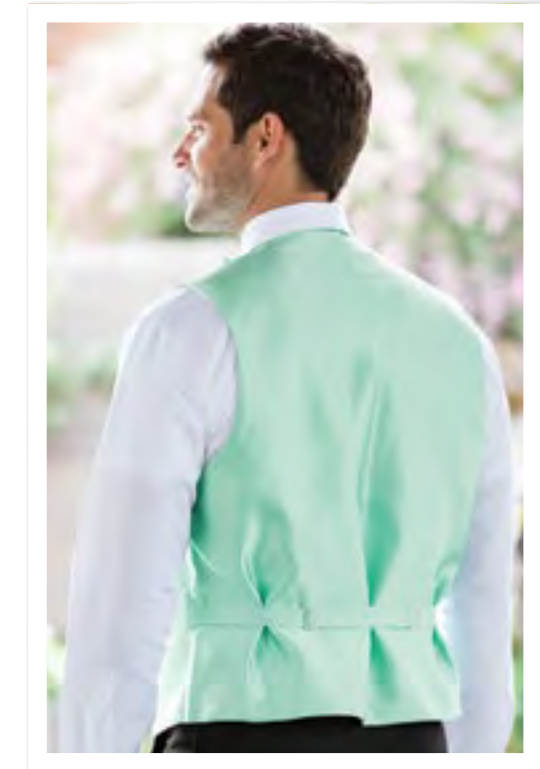

SG
stephengeoffrey

HERRINGBONE

Fullback Vests, Ties
& Pocket Squares

Each Herringbone Vest features
a coordinating colored back!

Coat Size Range	BOYS' BACKLESS VEST			MEN'S FULLBACK VEST												MEN'S BACKLESS VEST	
	Small	Medium	Large	Regular Sizes						Long Sizes - 6' 2" and over							FR All
				X-Small	Small	Medium	Large	X-Large	2X-Large	3X-Large	Small	Medium	Large	X-Large	2X-Large		
	3-6	7-12	14-16	18B-35	36-38	39-42	43-45	46-48	50-54	56-58	36-38	39-42	43-45	46-48	50-54	56-58	60-70
Vest Size Code	BS	BM	BL	RXS	RS	RM	RL	RX	R2	R3	LS	LM	LL	LX	L2	L3	SXA