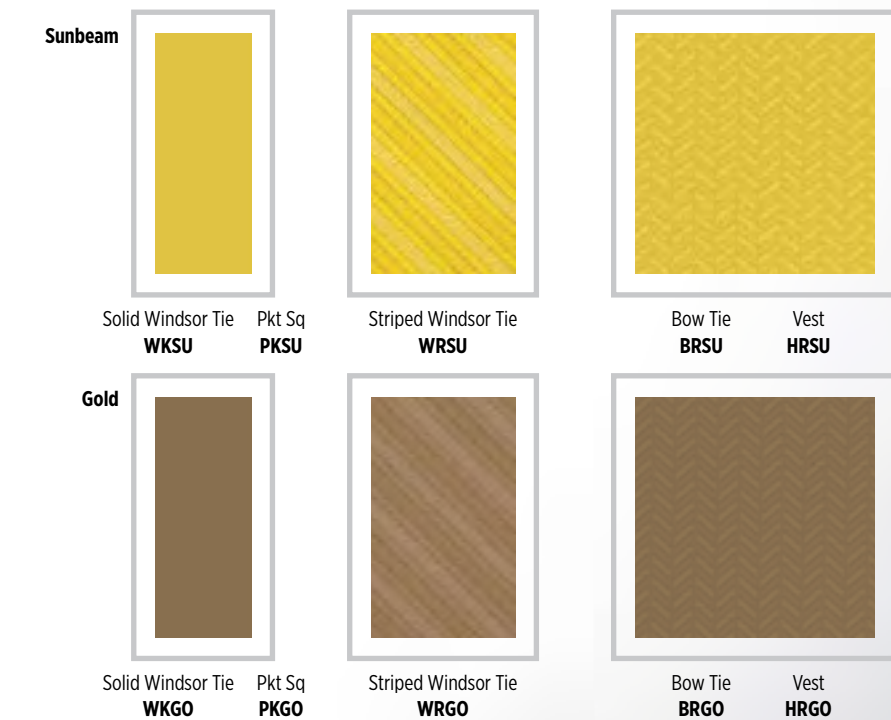

Coat Size Range	BOYS' BACKLESS VEST			MEN'S FULLBACK VEST												MEN'S BACKLESS VEST		
	Small	Medium	Large	Regular Sizes						Long Sizes - 6' 2" and over							FR All	
				X-Small	Small	Medium	Large	X-Large	2X-Large	3X-Large	Small	Medium	Large	X-Large	2X-Large			3X-Large
	3-6	7-12	14-16	18B-35	36-38	39-42	43-45	46-48	50-54	56-58	36-38	39-42	43-45	46-48	50-54	56-58	60-70	
Vest Size Code	BS	BM	BL	RXS	RS	RM	RL	RX	R2	R3	LS	LM	LL	LX	L2	L3	SXA	

TURN THE PAGE to view
additional Herringbone Vest
Colors and Swatches!